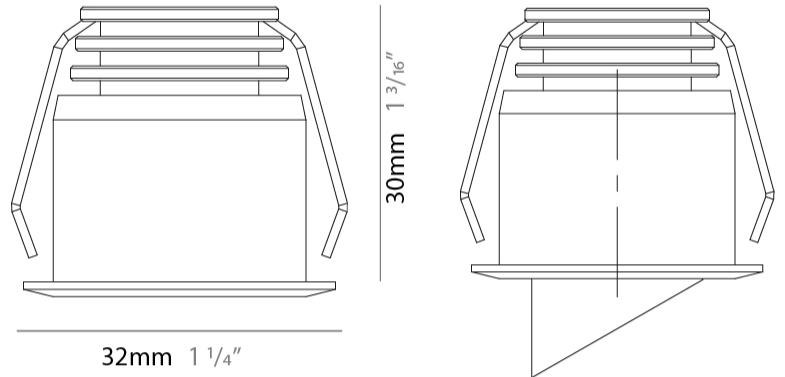

A1250000-

base number   Color   Finish   Lens
Temperature   Options   Options

1. To build a product code in our configurator select the specify button on the base model # product page
2. To build a manual product code on this datasheet choose from the options listed below in blue font and add the suffix to the base model #

GENERAL

Series: Nilo
Subseries: Nilo
Brand: Unonovesette
Division: Architectural
Mounting Type: Recessed
Mounting Location: Ceiling
Subcategory: Downlight

PHYSICAL

Shape: Round
Diameter (mm): 32
Diameter (in): 1 1/4
Height (mm): 40
Height (in): 1 9/16
Light Distribution: Downlight
Weight (kg): 0.03
Weight (lbs): 0.07
Diffuser: Extra clear tempered glass
Fixture Finish: WHI / BLK
Fixture Material: Aluminum
Cable Details: 200mm cable 2x0.5 mm2
Upon Request: Finishes: Natural Anodized Aluminum

ELECTRICAL

Lamp Type: LED
Input Wattage (W): 2.48
Total Output Wattage (W): 1.49
Dimming: Non-Dimming / Phase Dimming (120Vac only) / 0-10V Dimming
Driver Included: No
Driver Location: Remote
Driver Type: Constant Current - 120 / 277Vac
Driver Class: Class 2
Input Voltage (V): 120 - 277
Constant Current (MA): 500

LED

Number of LEDs: 1
Color Temperature (°K): 2200 / 2700 / 3000 / 4000
Max. Delivered Lumen (lm): 127
CRI: >90 CRI
Lamp Life (hrs): 100000

OPTICAL

Optic°: 10 / 23 / 43 / 70 / 10x40

RATINGS AND CERTIFICATIONS

Certified By: Certified for North American Standards
IP Rating: IP40
Bug Rating: B0 U0 G0